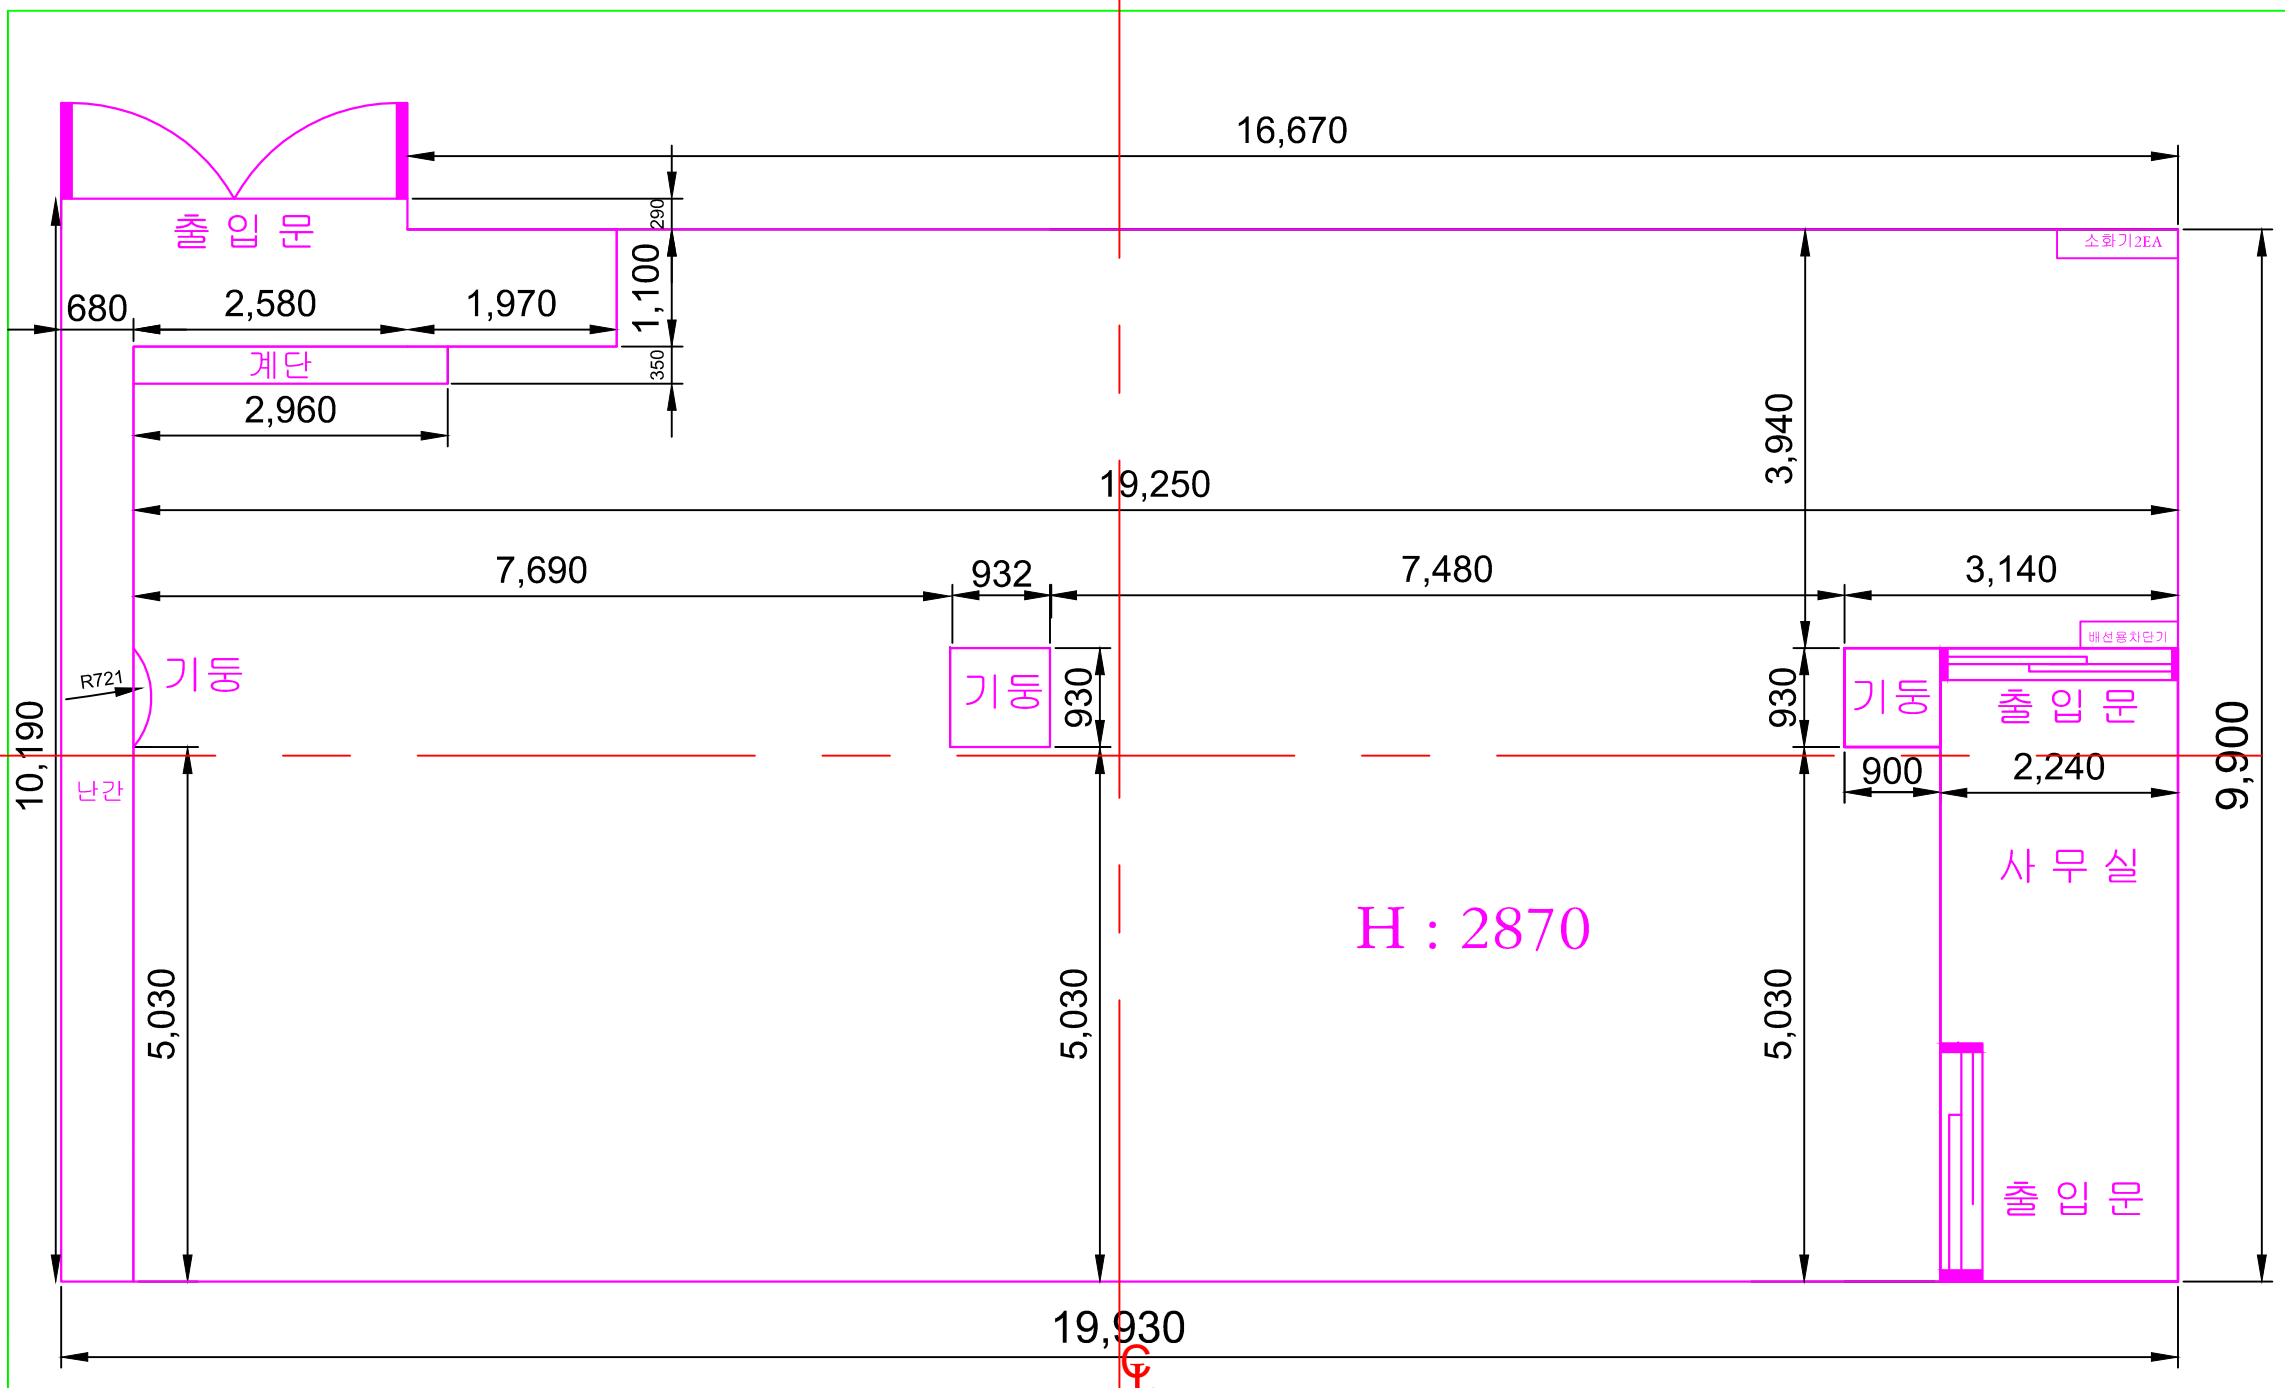

TITLE

마포문화재단

Garely Mac

REVISIONS

DATE	DESCRIPTION
2010.3.28	

2010.3.28

PLATE TITLE

GROUND PLAN
AND
SECTION

SCALE

SHEET NO.

G - Mac 01